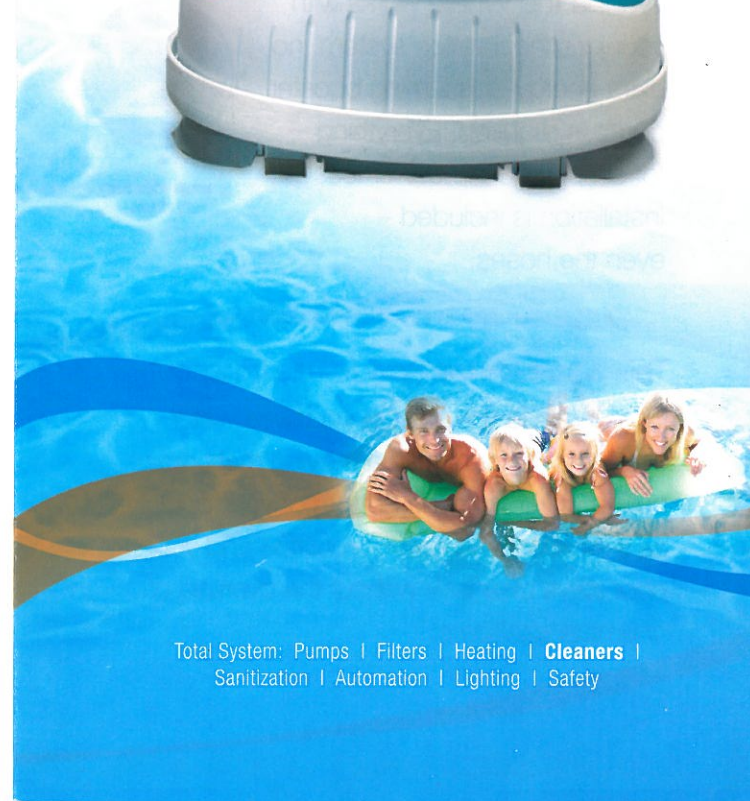

Intelligent products
for smart
pool owners™

The Big Fish In Pool Cleaners.

Had enough with manual pool cleaning maintenance? Want to start enjoying your pool more? Then throw a whale in your pool. That's right. Wanda the Whale® – the most intelligent above-ground-pool cleaner you can buy. And it's only from Hayward.

UTW10

 **HAYWARD®**

Wanda the Whale®

ABOVE-GROUND AUTOMATIC
POOL CLEANER

CLEANERS

Total System: Pumps | Filters | Heating | **Cleaners** |
Sanitization | Automation | Lighting | Safety

Automatic Pool Cleaner for Above-Ground Pools

No manual pool cleaning makes
a whale of a difference.

Wanda the Whale® provides you with easy,
trouble-free operation. You never need to
empty or replace debris bags. And because
Wanda the Whale works with
your existing filtration system, no
extra energy-consuming booster
pump is required. Everything
is so simple, 10-minute-or-less
installation is included –
even the hoses.

This whale knows how to use its spout.
Plus, Wanda the Whale improves water
circulation by acting as a moving main drain,
pulling water from the bottom of your pool
as it moves. Your water circulates and your
pool stays cleaner – without the overuse of
chemical sanitizers.