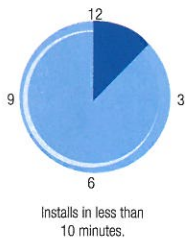

This whale knows how to use its spout.
Plus, Wanda the Whale improves water
circulation by acting as a moving main drain,
pulling water from the bottom of your pool
as it moves. Your water circulates and your
pool stays cleaner – without the overuse of
chemical sanitizers.