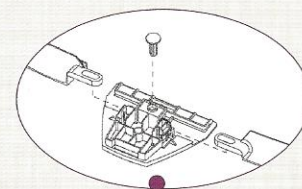

**EASY INSTALLATION with
SECURE-LOCK SYSTEM!**

One Screw Assembly for Round Elements + Improved Stability

CAUTION: No Diving or Jumping. Above-ground pools are designed for swimming only.

At Blue Cascade Above-Ground Pools, your family's security is our priority. Always ensure the proper supervision of children when around a swimming pool.

www.BlueCascadePools.com
Code: 25709FLO 10/12